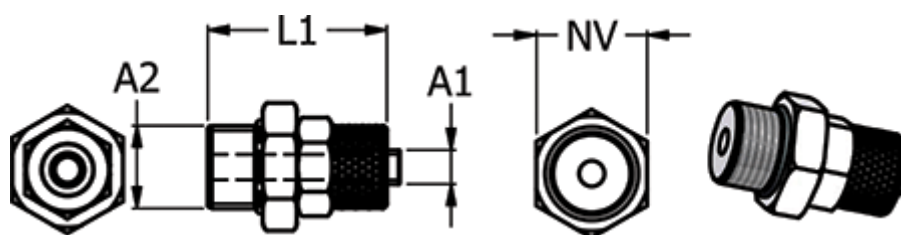

Article number: 586111186V

Description: Push-on fitting 11.1018-6, metal $\text{Ø}6/4\text{-G } 1/8\text{'}$
Straight connector

Measures

Hose diameter A1	= 6/4
L1	= 25
NV	= 13
Thread A2	= G 1/8"